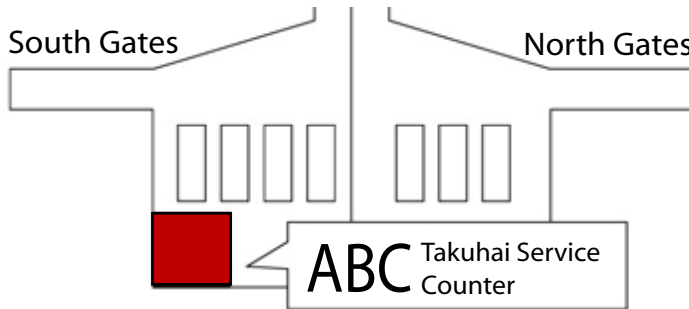

NAGOYA CHUBU (CENTRAIR)  
INTERNATIONAL AIRPORT

Counter Hours 6:30~21:30  
Telephone 0569-36-1681

Pickup Counter

**3F**

DEPARTURES  
Customs/Immigration

South Gates

North Gates

NAGOYA CHUBU (CENTRAIR)  
INTERNATIONAL AIRPORT

Counter Hours 7:00~22:00  
Telephone 0569-36-1681

Return Counter

ARRIVAL GATES  
Immigration

**2F**