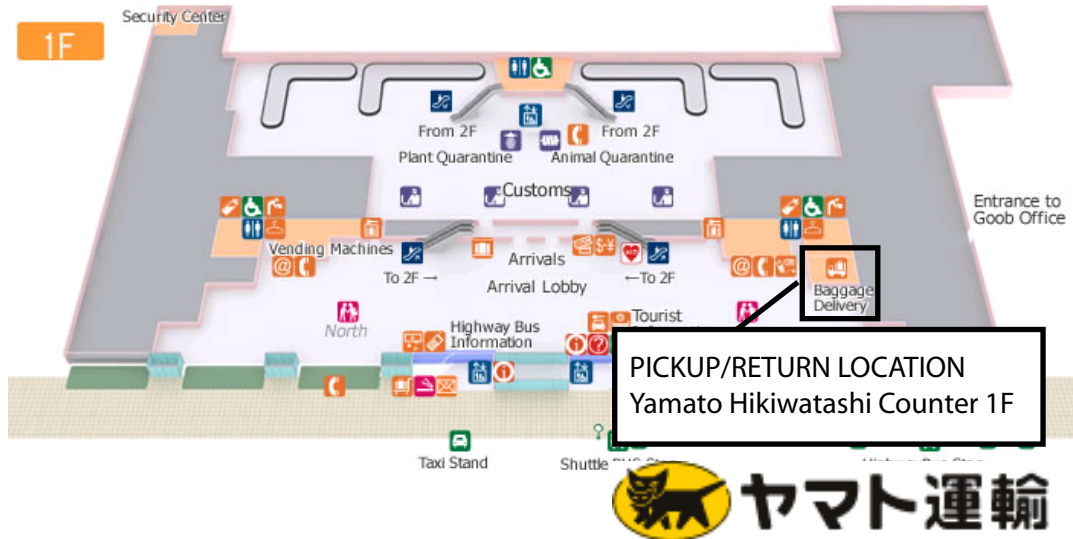

FUKUOKA INTERNATIONAL AIRPORT

Hours 7:00 a.m. - 21:00 p.m.

Present a copy of the shipping label upon your arrival. Pickup and return location is located on the 1st floor ground level.

JCR Customer Service Tel. 03-5655-3770